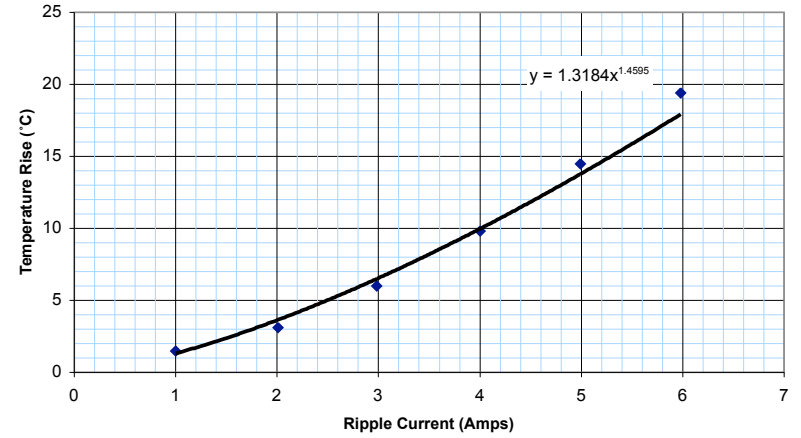

THQ3 Temp Rise (free air) vs. Ripple Power

THQ3025543 temp Rise (free air) vs. 200Hz Ripple Current

THQ3025183 S/N69314 @200Hz