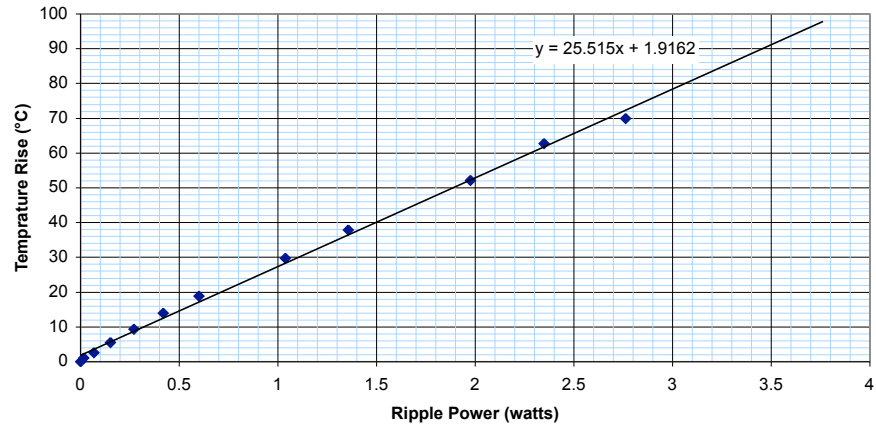

THQ3 Temp Rise (free air) vs. Ripple Power

THQ3025543 temp Rise (free air) vs. 200Hz Ripple Current

THQ3025183 S/N69314 @200Hz