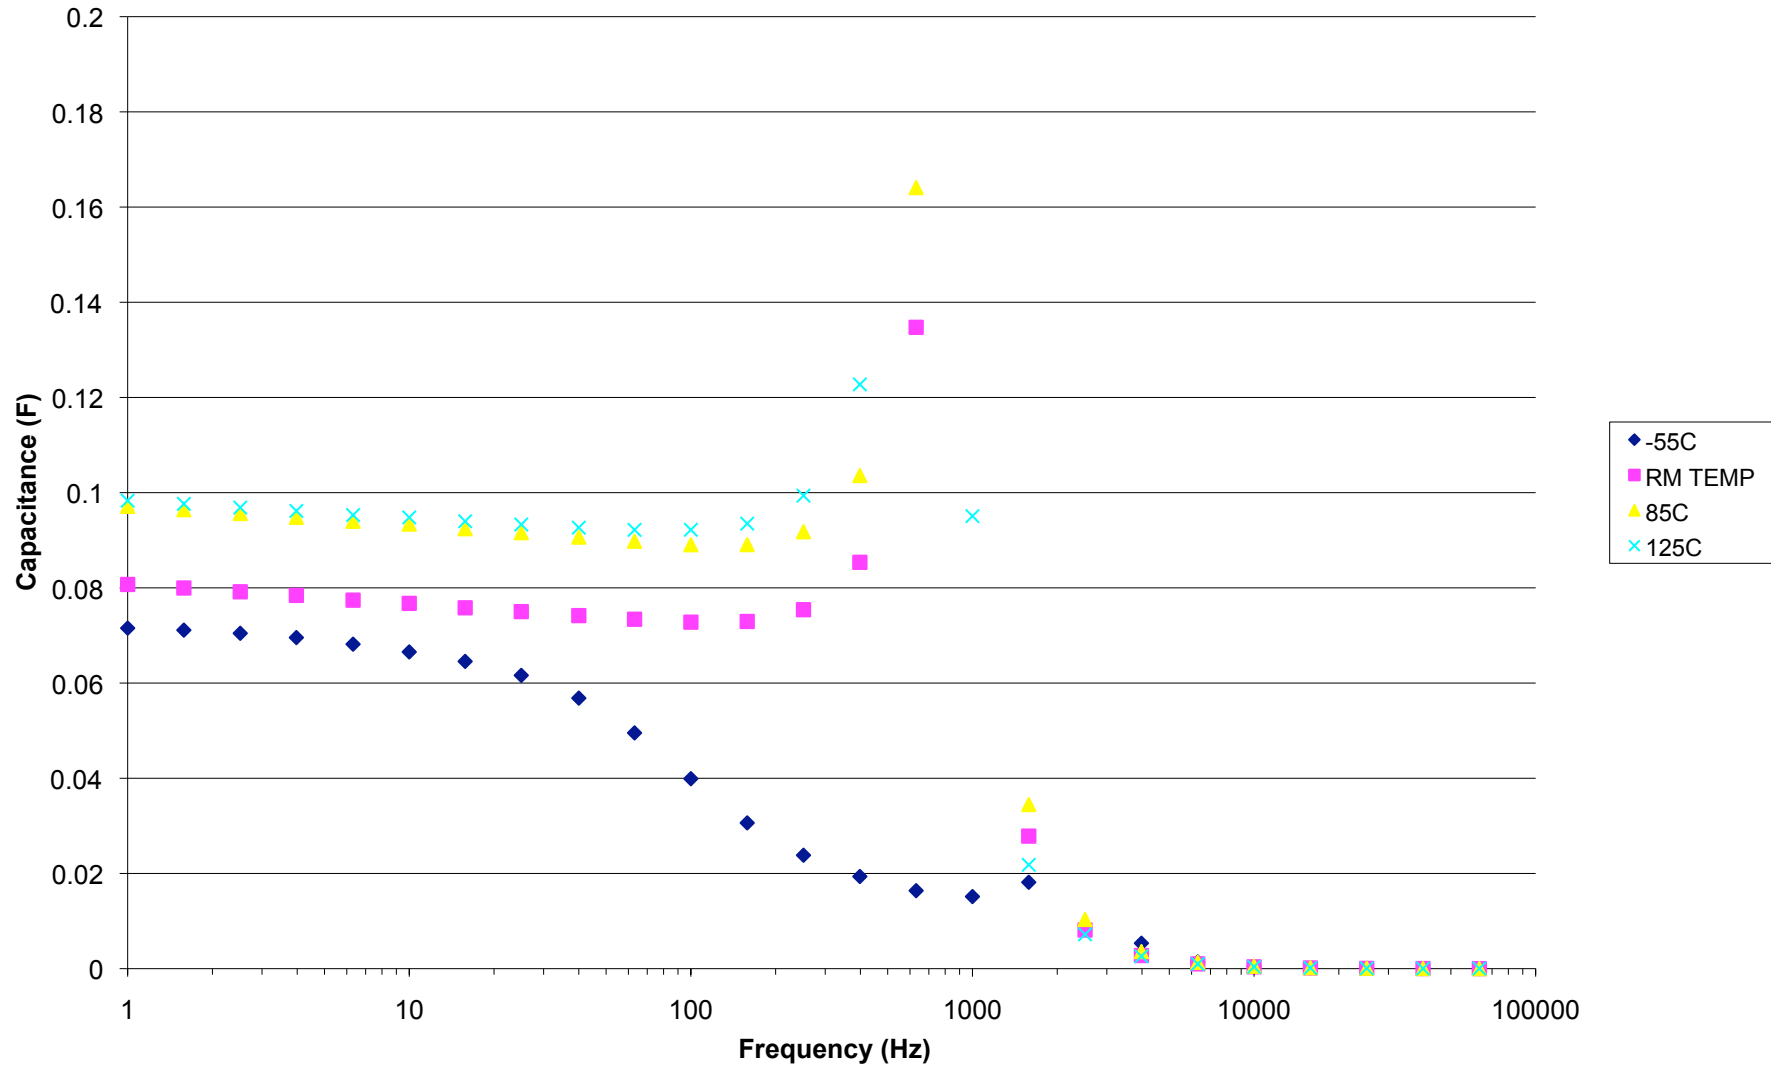

# THQ4025723 Z CURVES

THQ4025723 CAP vs. FREQ.

### THQ4025723 Phase Angle