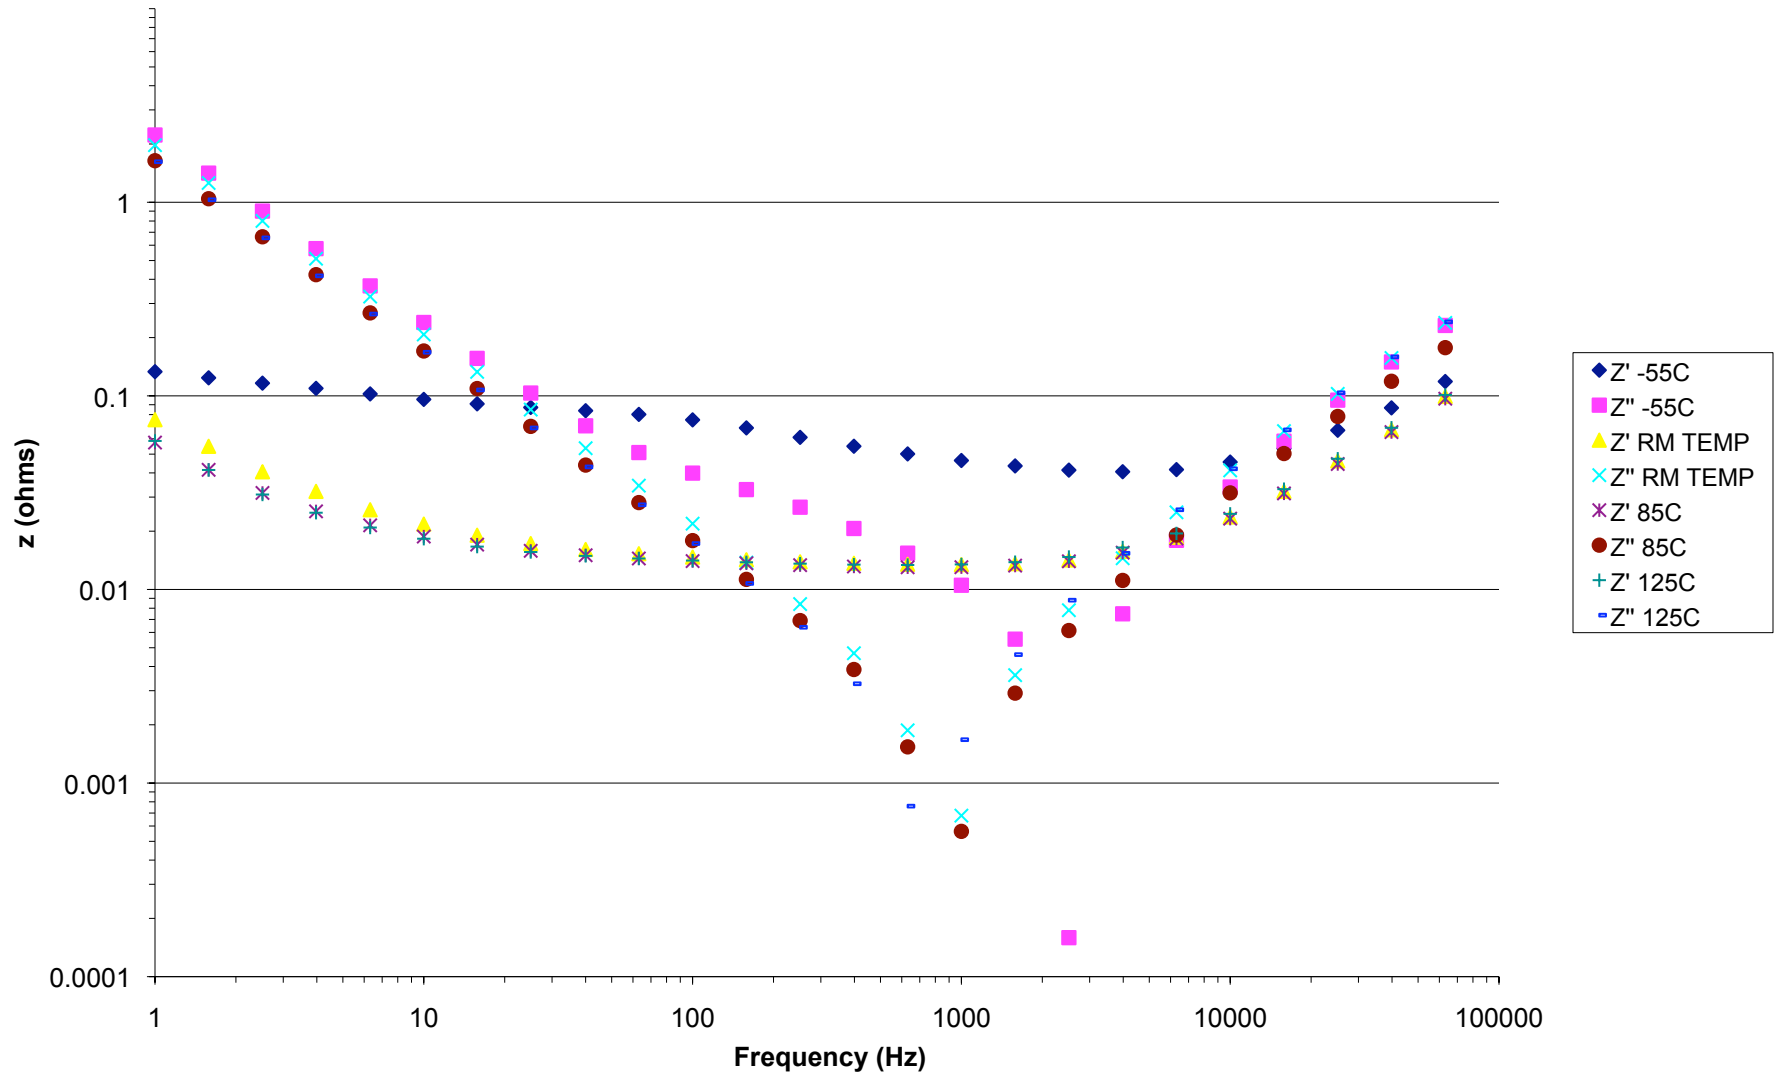

# THQ4025723 Z CURVES

THQ4025723 CAP vs. FREQ.

### THQ4025723 Phase Angle