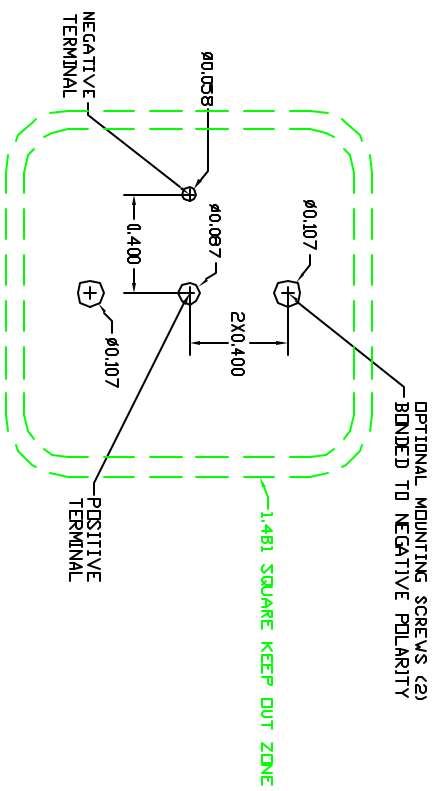

THQ

THS

TOLERANCES (UNLESS NOTED)	DATE	REV.	COMMENTS

DIMENSIONS ARE IN INCHES
MATERIAL:

EVANS CAPACITOR COMPANY
72 BUVD AVE,
EAST PROVIDENCE, RI

THQ/THS PWB LAYOUT

DRAWN BY: DAVE EVANS

SIZE	DATE	DWG NO.	REV
A	5/7/10		A

APPROVED BY:

SCALE	EGG © 2010	SHEET 1 OF 1