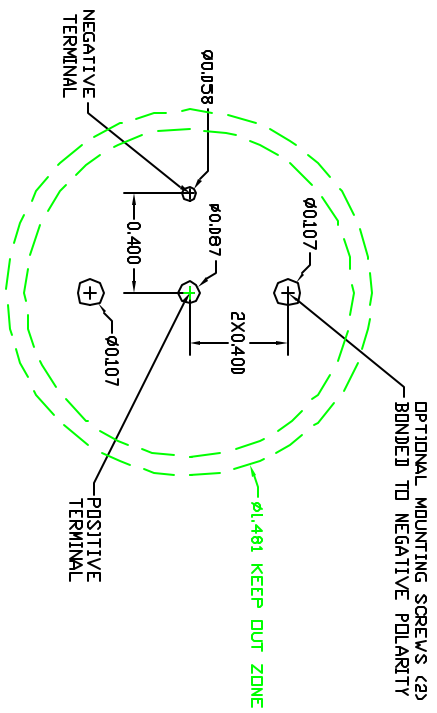

THQ

THS

TOLERANCES (UNLESS NOTED)	DATE	REV.	COMMENTS

DIMENSIONS ARE IN INCHES
MATERIAL:

EVANS CAPACITOR COMPANY
72 BUVD AVE,
EAST PROVIDENCE, RI

THQ/THS PWB LAYOUT

DRAWN BY: DAVE EVANS

SIZE	DATE	DWG NO.	REV
A	5/7/10		A

APPROVED BY:

SCALE	EGG © 2010	SHEET 1 OF 1